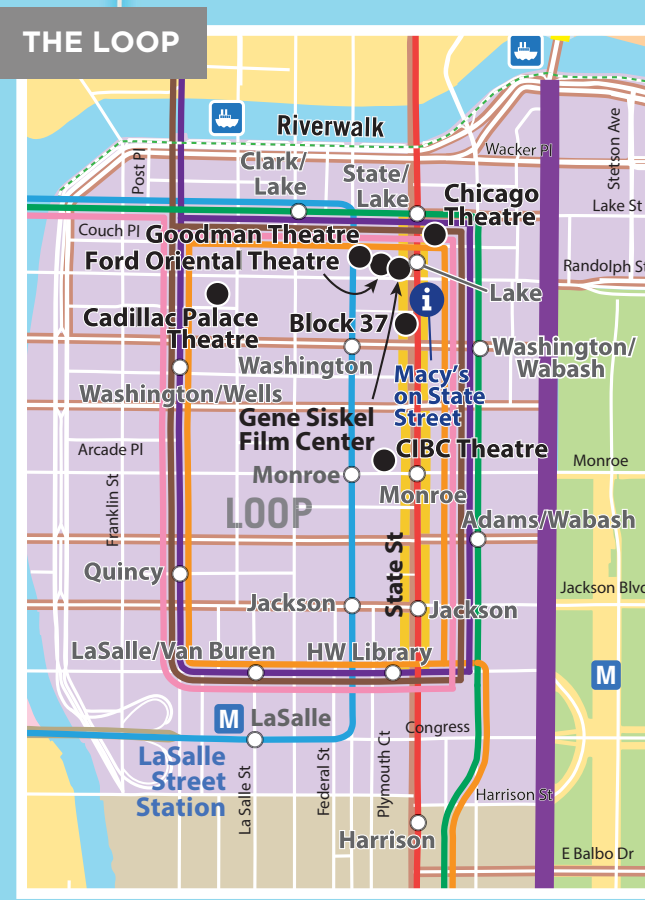

# TOP CHICAGO ATTRACTIONS

1. WRIGLEY FIELD
2. 360 CHICAGO
3. THE MAGNIFICENT MILE
4. NAVY PIER
5. CHICAGO RIVERWALK/  
ARCHITECTURE RIVER CRUISE
6. MILLENNIUM PARK
7. WILLIS TOWER/  
SKYDECK CHICAGO
8. ART INSTITUTE OF CHICAGO
9. SHEDD AQUARIUM
10. THE FIELD MUSEUM
11. ADLER PLANETARIUM
12. THE MUSEUM OF SCIENCE AND INDUSTRY

*\*Attractions listed from north to south*

## MAP KEY

- = Interstate
- = U.S. Highway
- = Airport
- = Water Taxi (Seasonal)
- = Metra Station
- = Visitor Information Center
- = Amtrak
- = Hospital
- = Attraction
- = Stadium
- = Beach
- = Shopping District
- = Chicago Cultural Mile
- = Chicago Riverwalk
- = Lake Shore Trail

## CTA TRAINS

- = CTA Station
- = Orange Line
- = Red Line
- = Blue Line
- = Brown Line
- = Pink Line
- = Purple Line
- = Green Line